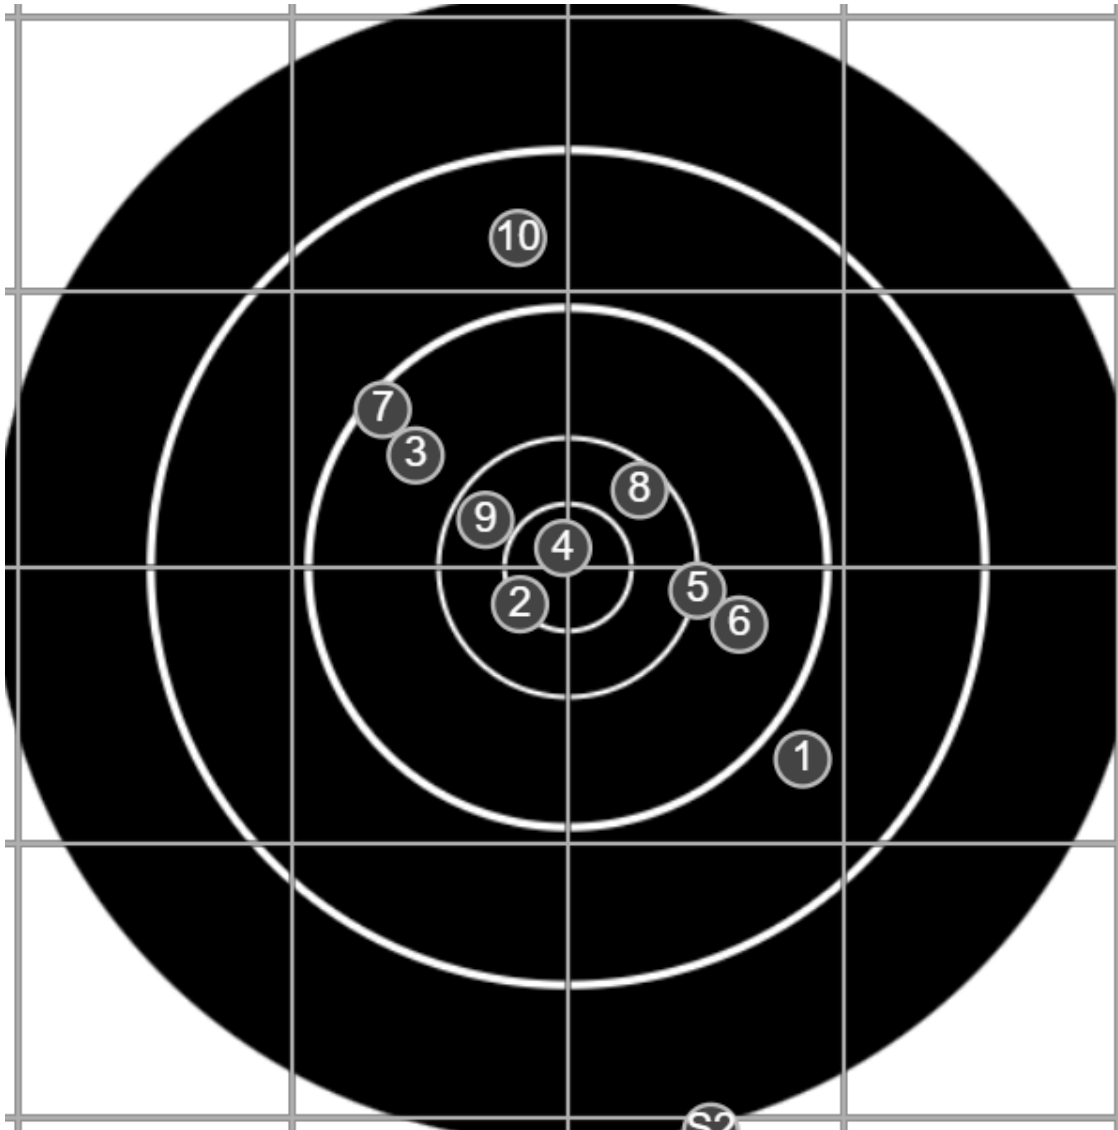

SILVER MOUNTAIN TARGETS
Made in Canada

true
3/8/2025
2:20:36 PM

BRC Club Shoot
Series 3
900 Yards

BRC T4 [-65]
AU-LR

Group: 574.1 mm
(406.2w x 503.7h)

(Iron)
Shooter
Ben Hawkey[m29]

48.5

FINAL
v: 1647, sd: 12.9

#	fps	score
10	1663	4
9	1657	V
8	1636	V
7	1667	5
6	1634	5
5	1641	V
4	1642	SV
3	1660	5
2	1647	SV
1	1627	4
S2	1630	(3)
S1	1667	(2)